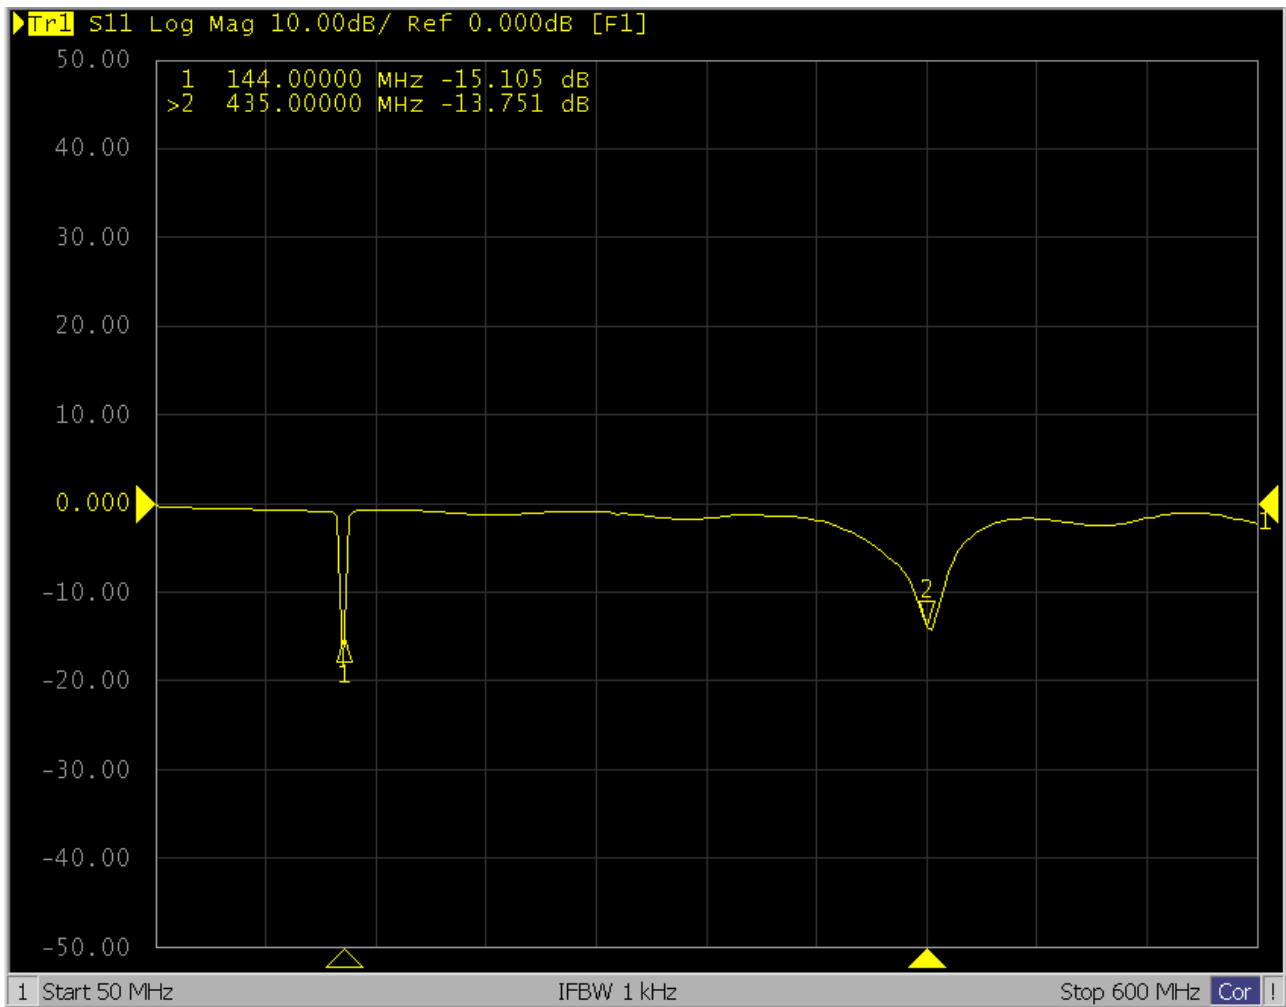

3. Return Loss Chart

REUEX INDUSTRIAL CO., LTD. 名古屋通信股份有限公司

33441 桃園縣八德市力行街 41 號

NO.41 LI HSIN ST. PATEH CITY, TAOYUAN COUNTY, 33441 TAIWAN R.O.C.

TEL: +886-3-3644980 FAX: +886-3-3622014 EMAIL: reuex@ms39.hinet.net

Web: <http://www.nagoya.com.tw>