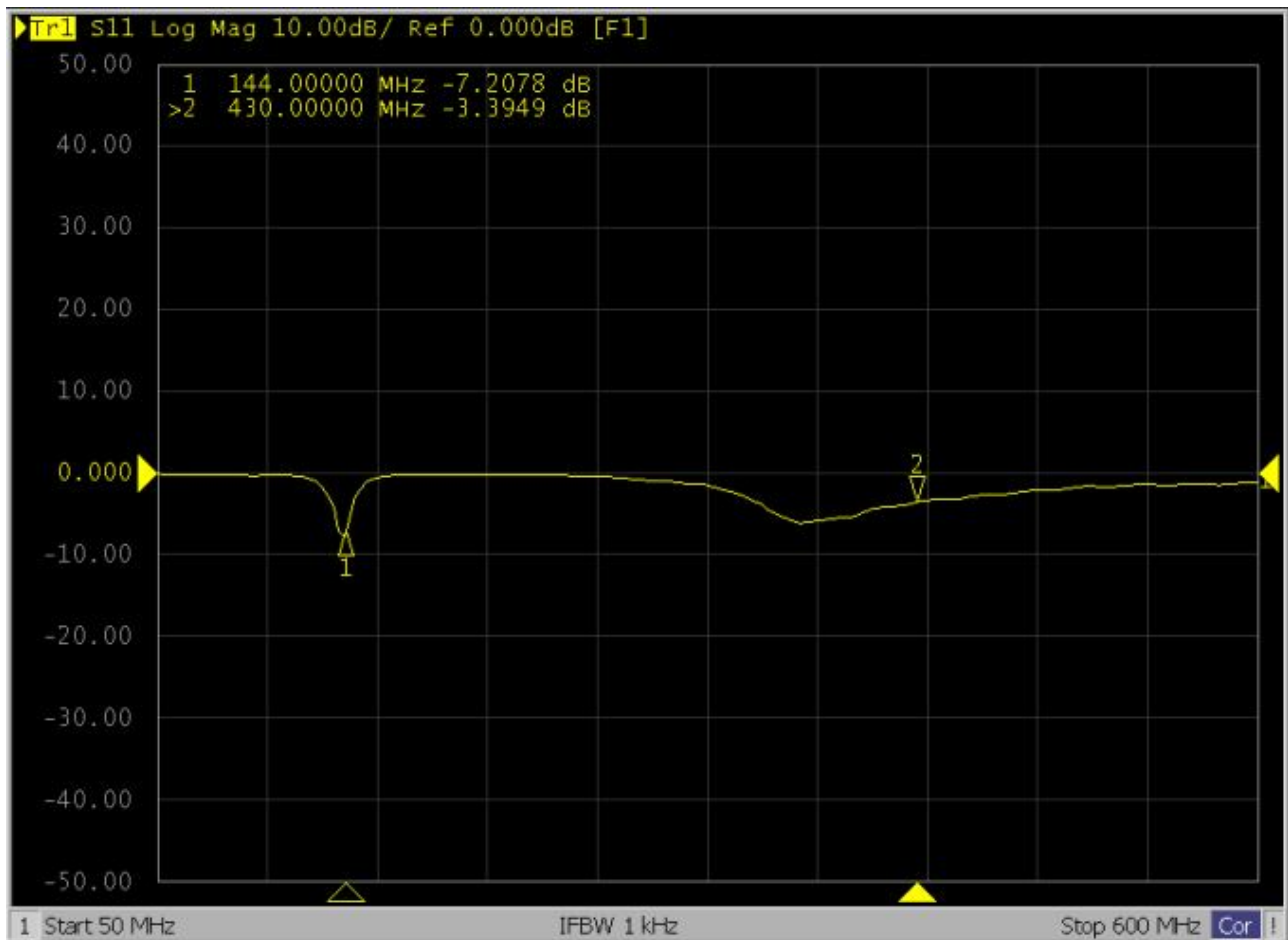

3. Return Loss Chart

REUEX INDUSTRIAL CO., LTD. 名古屋通信股份有限公司
33441 桃園縣八德市力行街 41 號
NO.41 LI HSIN ST. PATEH CITY, TAOYUAN COUNTY, 33441 TAIWAN R.O.C.
TEL: +886-3-3644980 FAX: +886-3-3622014 EMAIL: reuex@ms39.hinet.net
Web: <http://www.nagoya.com.tw>